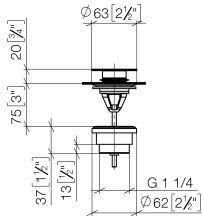

**Basin Waste with push fastening 1 1/4" - Brushed Chrome**

IMO

10 125 970

Fits: IMO, LULU, MADISON, MEM, TARA,  
CL.1, LISSÉ, VAIA, META, CYO

	Brushed Chrome	10 125 970-93
	Chrome	10 125 970-00
	Brushed Platinum	10 125 970-06
	Platinum	10 125 970-08
	Durabronze (23kt Gold)	10 125 970-09
	Dark Chrome	10 125 970-19
	Light Gold	10 125 970-26
	Brushed Light Gold	10 125 970-27
	Brushed Durabronze (23kt Gold)	10 125 970-28
	Matte Black	10 125 970-33
	Platinum / Brushed Platinum	10 125 970-36
	Durabronze / Brushed Durabronze (23kt Gold)	10 125 970-38
	Brushed Bronze	10 125 970-42
	Brushed Champagne (22kt Gold)	10 125 970-46
	Champagne (22kt Gold)	10 125 970-47
	Brushed Dark Platinum	10 125 970-99

## Basin Waste with push fastening 1 1/4" - Brushed Chrome

---

IMO

10 125 970

Only suitable for basins with an overflow.

10 125 970

mm [inches]

10 125 970